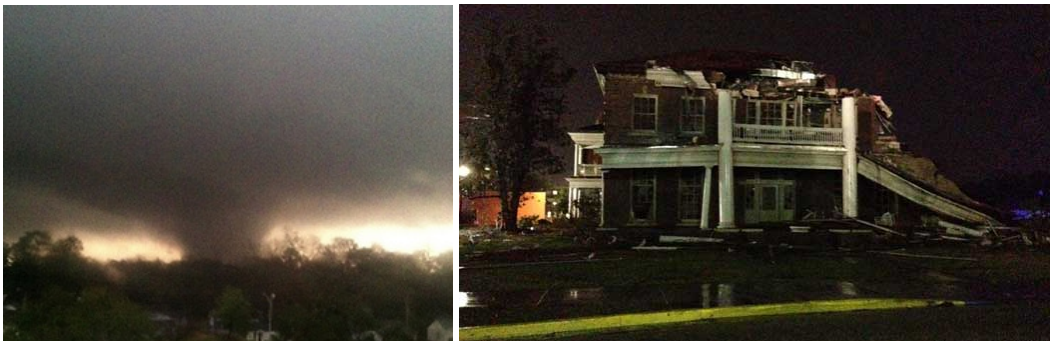

## Tornado Slams USM Campus

HATTIESBURG – The turbulent weather that is hammering the eastern half of the United States struck the USM campus in the form of a tornado on 10-Feb-2013. A photo of the tornado taken by USM student Jordan Holliman, shown below at left, is now a viral sensation. Many news organizations, such as *WDAM-TV* in Hattiesburg, are also posting photos of the damage caused by the storm. The photo below at right, taken by the *WDAM-TV* news team, shows the damage to USM's Alumni House, which sits at the southeast corner of the campus. As the image shows, the structure, which once served as the on-campus residence for USM presidents, is largely destroyed.

Other reports, such as one via Twitter from a USM administrator, indicate that the USM Jazz Station is also destroyed. Stay tuned to [USMNEWS.net](http://USMNEWS.net) for follow-up reports on this situation.